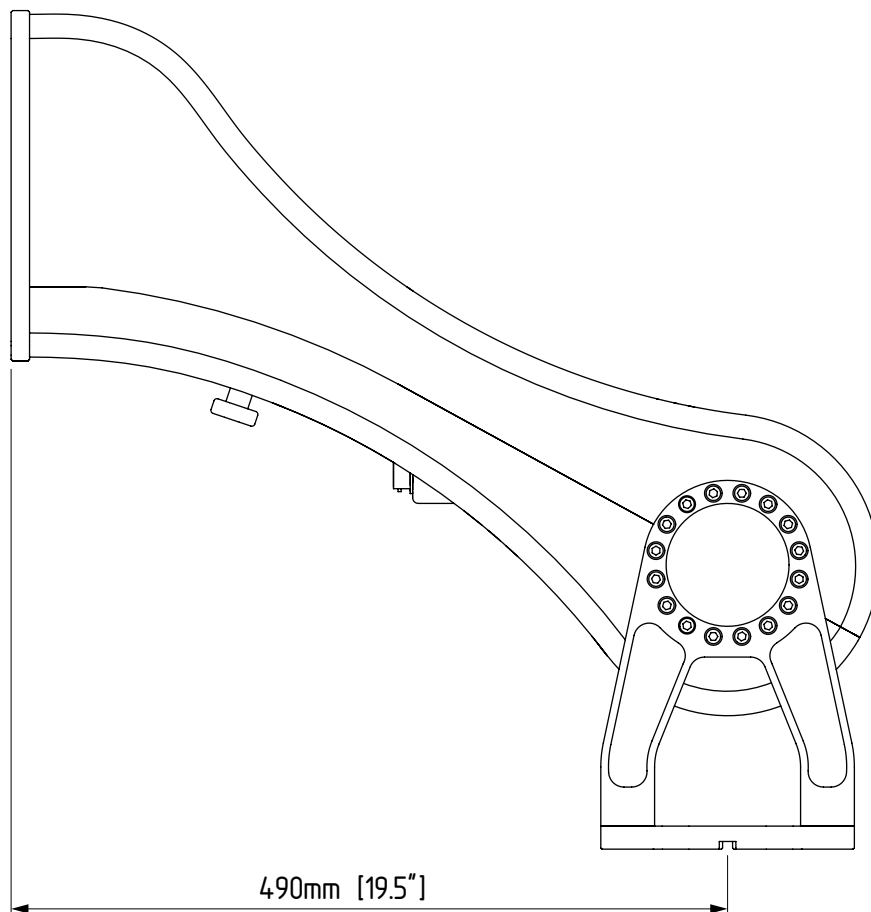

LEVEL

by kornercrane

OPERATION MODES

- > underslung
- > overslung
- > active outfront
- > passive outfront

COMPATIBILITY

- > Moviebird 17 - 60ft
- > Scorpio 23 - 45ft
- > Supertechno 15 - 50ft
- > plug&play operation

SPECS

- > weight 17kg / 38lbs
- > payload 68kg / 150lbs
- > electronically controlled horizon
- > programmable safety limits

kornercrane, inc.
made in burbank, ca

> standard underslung mode

UNIVERSAL LEVELLING HEAD

introducing the first universal levelling head for telescopic cranes. it's unique design not only allows under- and overslung operation but also an active levelling outfront mode. changing between modes is incredibly fast and can be done without removing remote head or camera even during a live move via the hand control.