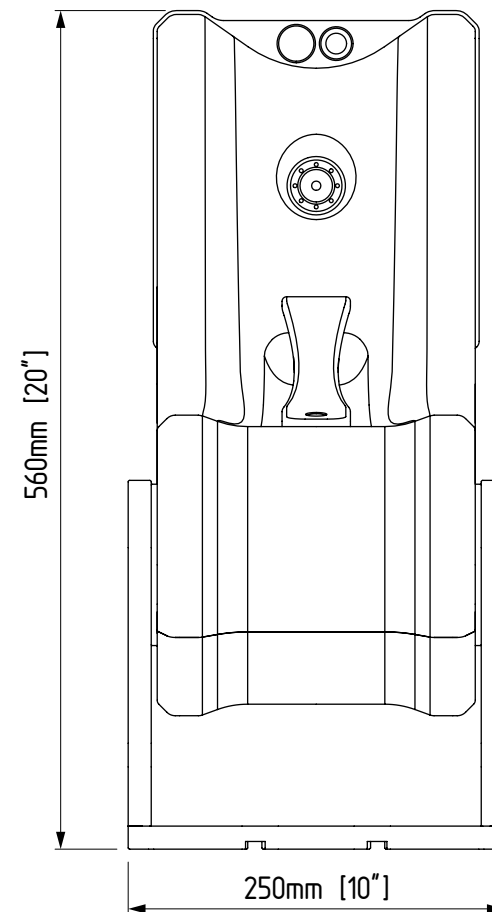

SPECS

- > weight 17kg / 38lbs
- > payload 68kg / 150lbs
- > electronically controlled horizon
- > programmable safety limits

kornercrane, inc.
made in burbank, ca

> standard underslung mode

UNIVERSAL LEVELLING HEAD